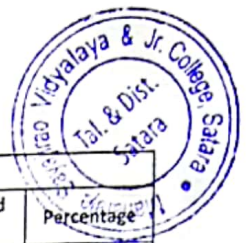

27 AUG 2021

Rayat Shikshan Sanstha's
Maharaja Sayajirao Junior College, Satara.

Merit List --1 [11 COMMERCE]					
SR NO.	Student Name	Course of admission	Category	Obtained Marks	Percentage
SC WOMEN					
22	DARVESHI ARMUTA SHRIKANT	11th Commerce	SC	408	81.60%
23	GAIKWAD LAXMI SHAMRAO	11th Commerce	SC	369	73.80%
SC PARISAR					
24	SHINDE CHAITANYA VINOD	11th Commerce	SC	340	68.00%
ST					
25	SABALE VAIBHAVI BALASAHEB	11th Commerce	ST	331	66.20%
26	DARADE DISHA PRASHANT	11th Commerce	ST	324	64.80%
ST WOMEN					
27	GAIKWAD NISHA ASHOK	11th Commerce	SC	347	69.40%
NTA					
28	RATHOD ASHWINI SHIVAJI	11th Commerce	VJ/NT(A)	438	87.60%
NTB					
29	LOHAR GAYATRI AMAR	11th Commerce	NT(B)	425	85.00%
NTC					
30	YAMKAR SHANKAR KONDIBA	11th Commerce	NT(C)	434	86.80%
NTD					
31	SHINDE SUNIL SURESH	11th Commerce	NT(C)	406	81.20%
SBC					
32	PAWAR SANIKA HANMANT	11th Commerce	VJ/NT(A)	394	78.80%
OBC					
33	NAARKAR SANIKA SURYAKANT	11th Commerce	OBC	434	86.80%
34	GAJADHARNE RIDDHI RAMESHCHANDRA	11th Commerce	OBC	414	82.80%
35	GANDHALE VAIBHAVI SANTOSH	11th Commerce	OBC	386	77.20%
36	SUTAR MONALI DILIP	11th Commerce	OBC	381	76.20%
37	AKIL BAGWAN MISBA	11th Commerce	OBC	373	74.60%
OBC WOMEN					
38	SHINDE SANIKA HANMANT	11th Commerce	OBC	364	72.80%
39	SHETE SHWETA SURESH	11th Commerce	OBC	348	69.60%